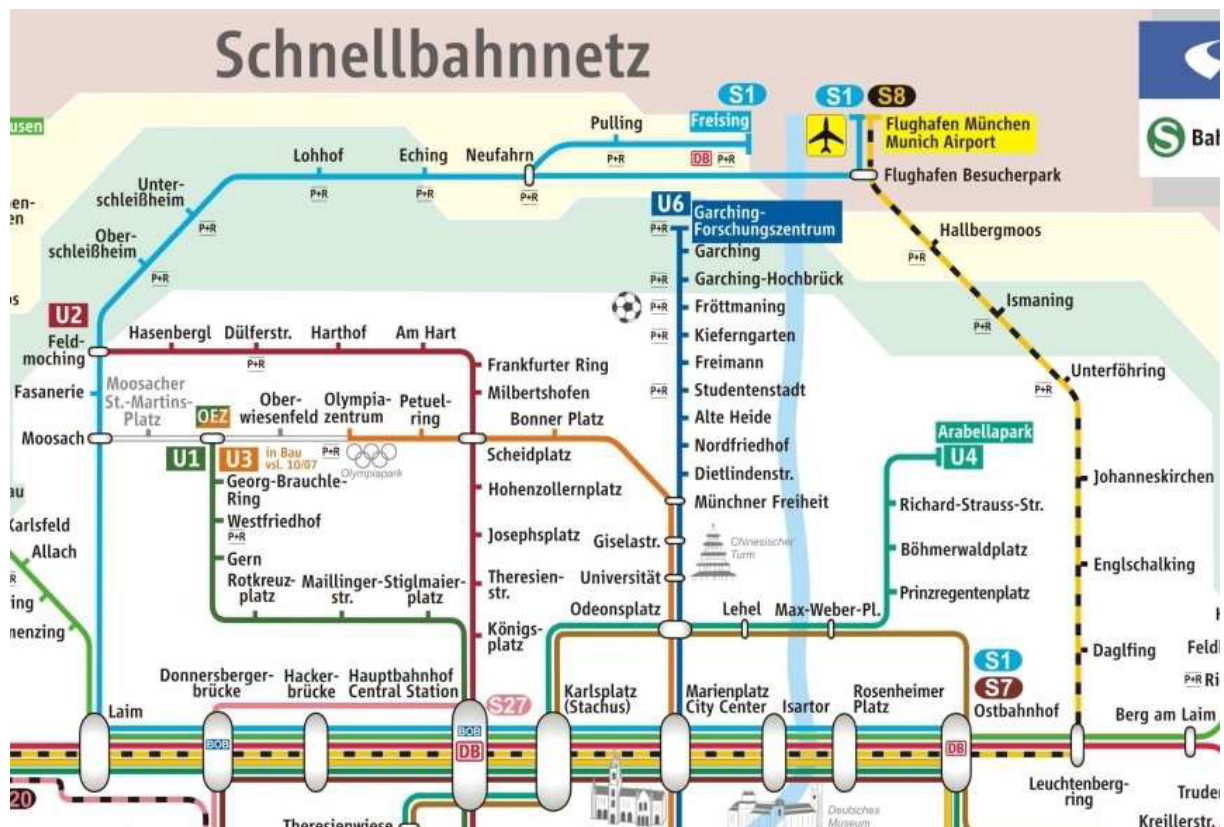

## How to get there

Adress:  
Kloster Seeon  
Klosterweg 1  
D-83370 Seeon  
Germany

---

### Munich Airport – Munich central station:

S-Bahn (metro): S1 or S8

frequency: 10-20 min

duration: appr. 40 min

ticket: 8,40 €

## Munich – Seeon (83 km):

Car: Autobahn A8 from Munich  
Exit Bernau (106)  
passing Prien, Rimsting, Eggstätt, Roitham

Train: travel to Bad Endorf  
pick-up there will be organized  
ticket: 13,30 – 19,00 €